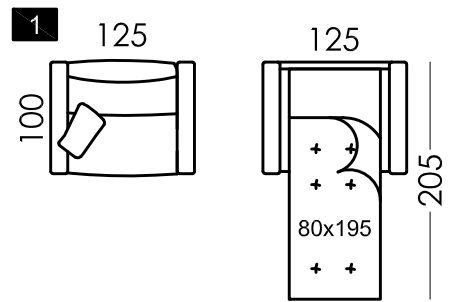

Dali

Pata Madera "Y"
Wood Legs "Y"
Pieds Bois "Y"
Holzbein "Y"