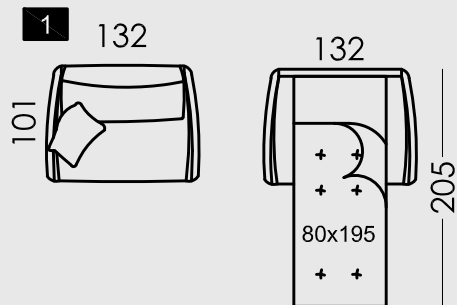

Gala

Pata Madera "Y"
Wood Legs "Y"
Pieds Bois "Y"
Holzbein "Y"